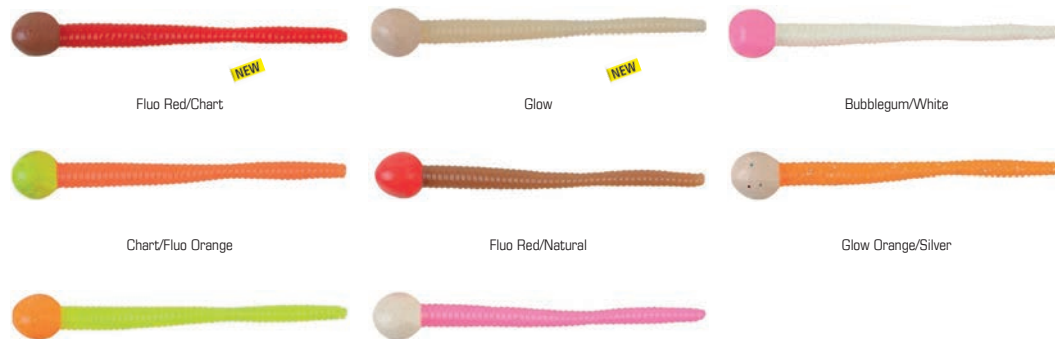

PowerBait Mice Tail

NEW

The Mice Tail is a must have for all put and take trout lakes! It works also really well on a light jighead for trouts and perchs.