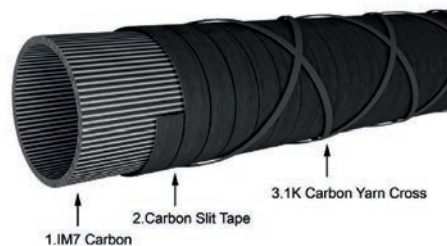

SKELETOR XCD Series

The New Berkley Skeletor XCD rods are even better balanced, sleeker and up for any task given. The modern rod design combined with IM7 Premium Blank technology and the High end components such as the Skeletor clock style reelseat will give anglers all they need to be able to Catch More Fish!

- -IM7 High modulus Blank construction
- -Skeletor reelseat
- -Engraved Aluminium buttcap
- -Anodized Silver metal parts
- -Black Stainless steel guide frames and Titanium Oxide rings
- -Ergonomic Split handle design

Skeletor XCD Spin