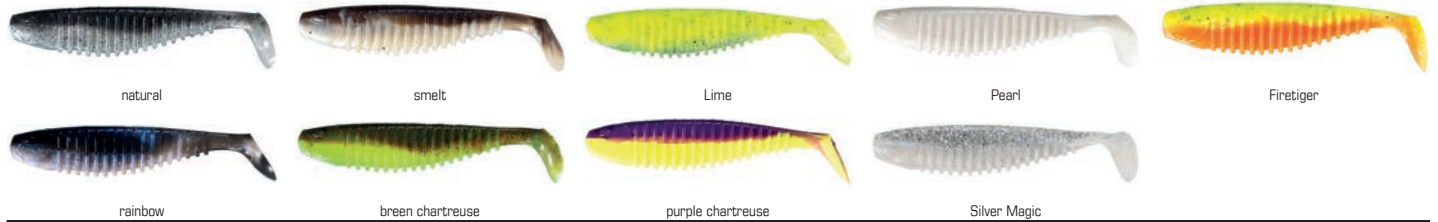

Flex Slim Shad

The Slim shad has a special flat body to present a large silhouette without pulling too much on the rod, and keep a good penetration in the water. As the 2 other shapes of Flex lures, its body has many ribs to enhance the vibes but also to better hold any attractant you want to apply. A must have in the small size for zander fishing, vertical style, and a clear target for pike and catfish, but also seabass and cod. We add a 4" size that will be perfect for zander fishing, as well as light pike fishing.

S.A.P	U.P.C	BARCODE						R.R.P
1303801	028632645857		10 cm	50	natural	1	M3527	52.90 €
1303802	028632645864		10 cm	40	smelt	1	O3527	52.90 €
1303803	028632645871		10 cm	50	lime	1	K3527	52.90 €
1303804	028632645888		10 cm	50	pearl	1	I3527	52.90 €
1303805	028632645895		10 cm	50	firetiger	1	H3527	52.90 €
1303806	028632645901		10 cm	50	rainbow	1	K3527	52.90 €
1303807	028632645918		10 cm	50	breen chartreuse	1	A3527	52.90 €
1303808	028632645925		10 cm	50	purple chartreuse	1	X3527	52.90 €
1345824	028632707234		10 cm	50	Silver Magic	1	P3527	52.90 €
1286089	028632627501		12,5 cm	35	Natural	1	Z3527	52.90 €
1286091	028632627525		12,5 cm	35	Lime	1	N3527	52.90 €
1286092	028632627532		12,5 cm	35	Pearl	1	A3527	52.90 €
1286093	028632627549		12,5 cm	35	Firetiger	1	Q3527	52.90 €
1345825	028632707241		12,5 cm	35	Silver Magic	1	Y3527	52.90 €
1286097	028632627587		15 cm	20	Natural	1	S3527	52.90 €
1286099	028632627600		15 cm	20	Lime	1	C3527	52.90 €
1286100	028632627617		15 cm	20	Pearl	1	W3527	52.90 €
1286101	028632627624		15 cm	20	Firetiger	1	B3527	52.90 €
1345826	028632707258		15 cm	20	Silver Magic	1	M3527	52.90 €
1286105	028632627662		18 cm	12	Natural	1	W3527	52.90 €
1286106	028632627679		18 cm	12	Smelt	1	G3527	52.90 €
1286107	028632627686		18 cm	12	Lime	1	M3527	52.90 €
1286108	028632627693		18 cm	12	Pearl	1	S3527	52.90 €
1286109	028632627709		18 cm	12	Firetiger	1	X3527	52.90 €
1345827	028632707265		18 cm	12	Silver Magic	1	U3527	52.90 €