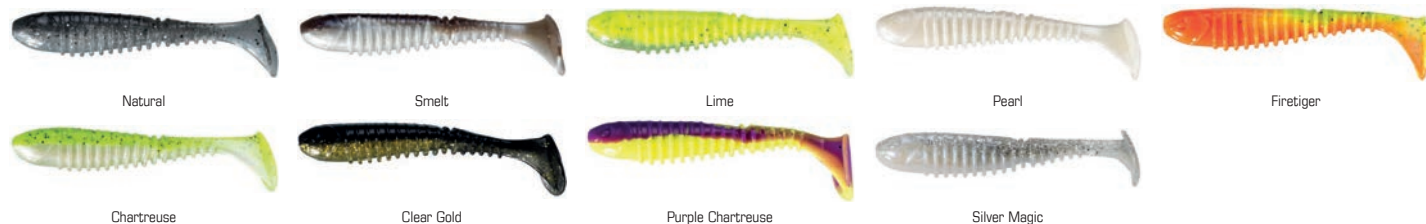

Flex Cutt Shad

A fantastic new addition to the successful Flex range. 3 sizes to fit all needs and a cut tail for a continuous swimming at any speed. Still translucent and glittered colours for even more efficiency. A candy for all predators.

Flex Rib Shad

The Rib shad is certainly the most versatile shad in the Flex range. 3 sizes that match almost all conditions and a soft material that will make it perfect for all techniques, from vertical to linear fishing. A really sexy swimming action!